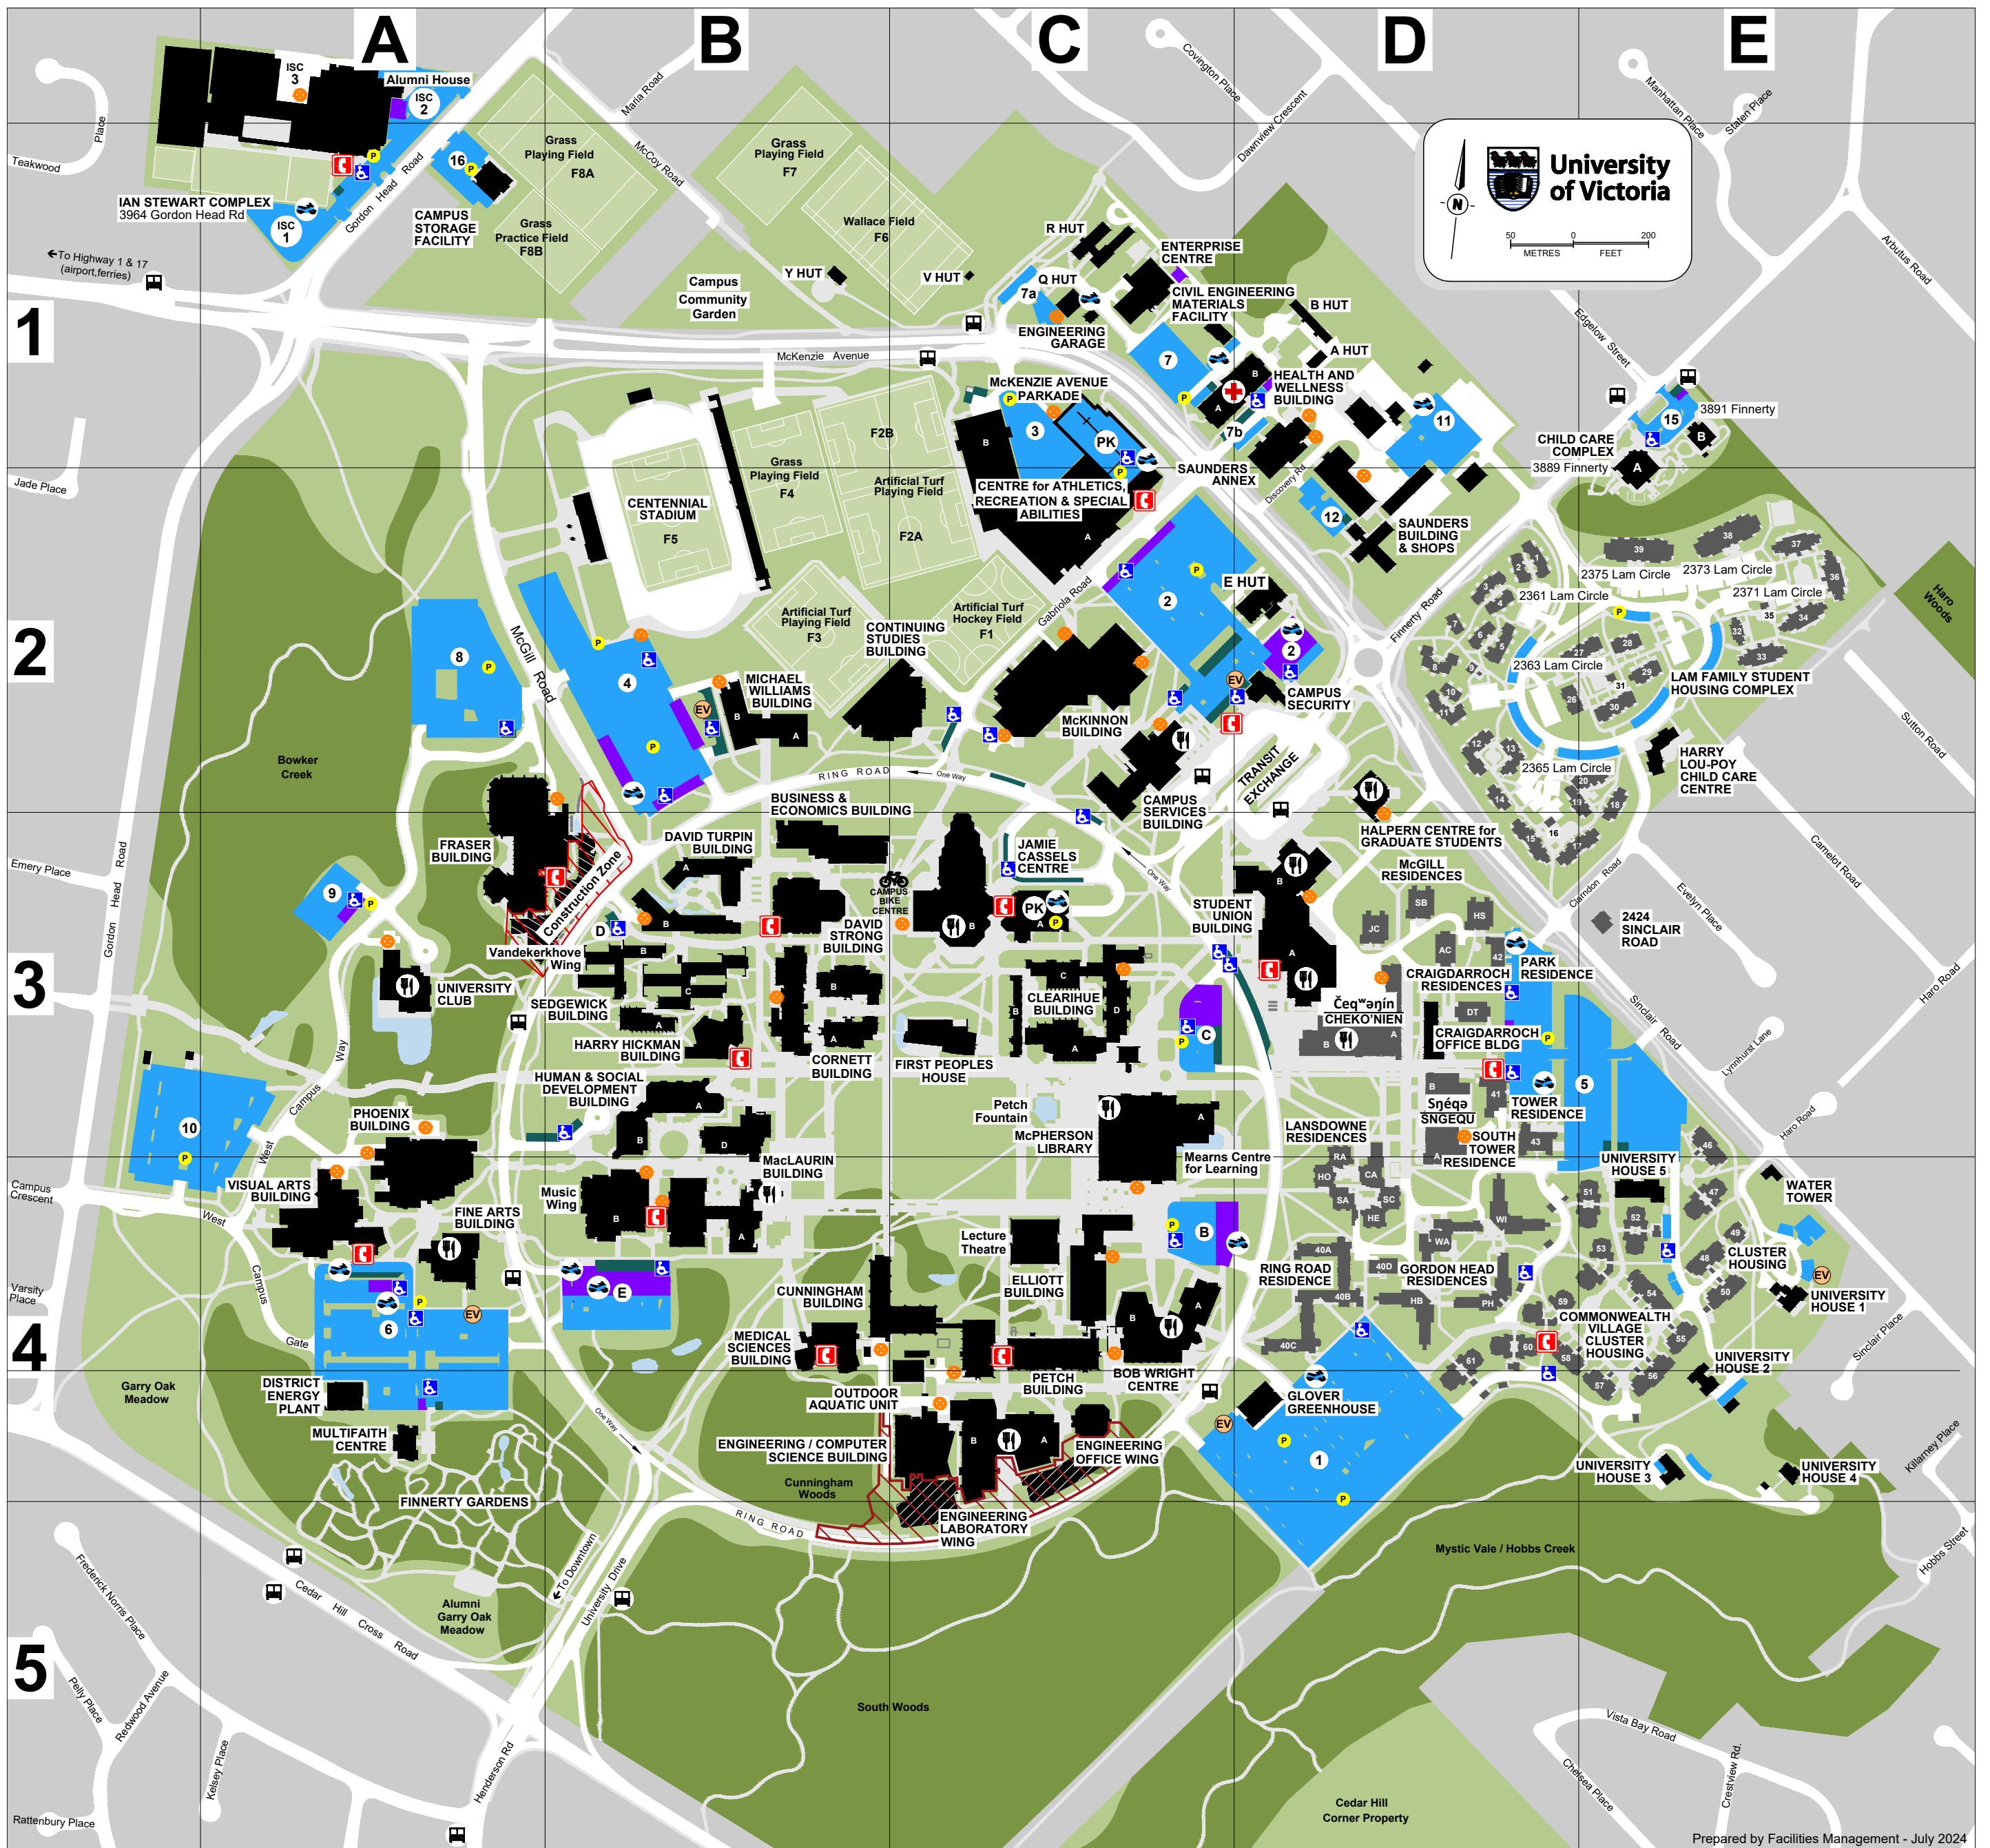

University of Victoria

Campus Security Services

University of Victoria Parking Guide Map

Legend	Buildings	Future Buildings	General Parking	Short-Term Parking	Electric Vehicle Charging Station	Permit Dispenser	Loading Dock / Deliveries	Campus Security Help Phone
	Residences	Construction Zone	Reserved Parking	Disabled Parking	Parkade	Motorcycle Parking	Student Wellness Centre	Bus Stop

Website: uvic.ca/security

Emergency Phone: 250-721-7599

Non Emergency Phone: 250-721-6683

Prepared by Facilities Management - July 2024