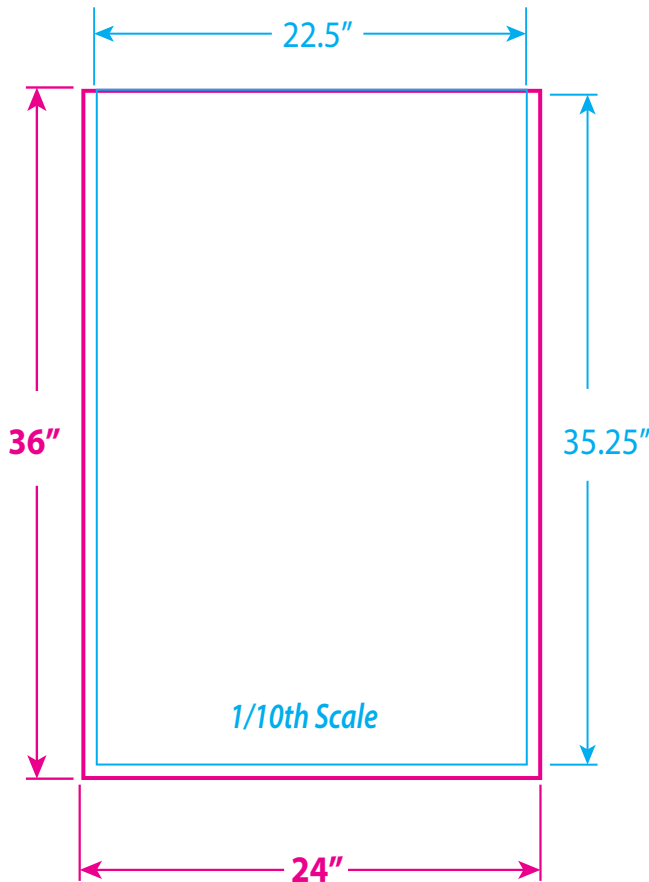

# ACE: A-FRAME SIGN

with coroplast inserts

\$160 for ACE A-Frame and no graphics

**VISIBLE AREA - 22.5" x 35.25"**

**FINAL ARTWORK SIZE - 24" x 36"**

- Total Graphic Insert Area: 24" x 36"
- Total Visible Area: 22.5x 35.25"
- DO NOT design any critical elements (text, logos, etc.) outside the blue line on the template
- Price includes A-Frame and 2 printed coroplast inserts

## General Art Guidelines:

- CMYK Color Mode
- Convert any spot colors or overprints to CMYK
- Embed all images and support files
- Image resolution must be a minimum of 150dpi
- All fonts must be converted to curves/outlines
- Do not scale the artboard
- Background images must bleed to the edge of the artboard
- Do not use the spot colors from the template in your artwork as they will not print

The Ace Outdoor Sign Stand is a sturdy, double-sided, black powder coated steel "A-frame" sidewalk sign. Designed for 24" x 36" coroplast graphics that slide in from the top for easy graphic changes. Ace also comes with an elegant brushed silver carry handle and is backed by a one year hardware warranty.